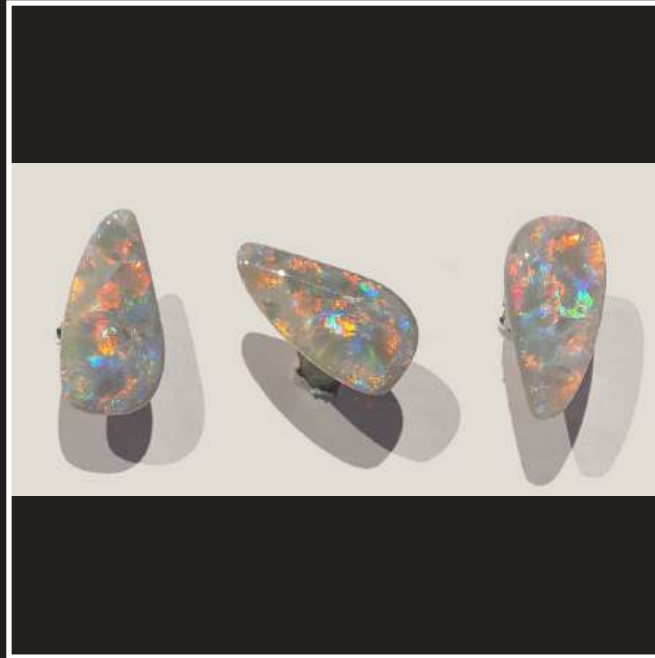

STONE NR.	5-7 | OSNNN
CARAT	10.0
COMMING FROM	australia mintabie
TYPE	semi crystal
COLOR	multicolor
SIZE - DIMENSION	25,0 x 13,0 x 5,6 mm
SHAPE	free drop
PATTERN	broad flash rolling flash
DOME	medium
QUALITY	very fine