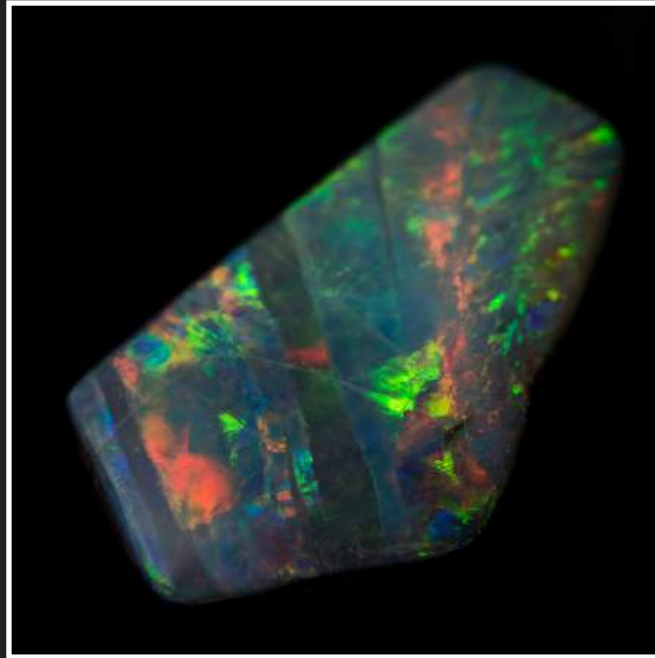

STONE NR.	5-86 | ANNN
CARAT	10.3
COMMING FROM	australia opalton
TYPE	boulder
COLOR	multicolor
SIZE - DIMENSION	20,5 x 12,2 x 5,0 mm
SHAPE	freeform
PATTERN	different flashes
DOME	medium
QUALITY	fine