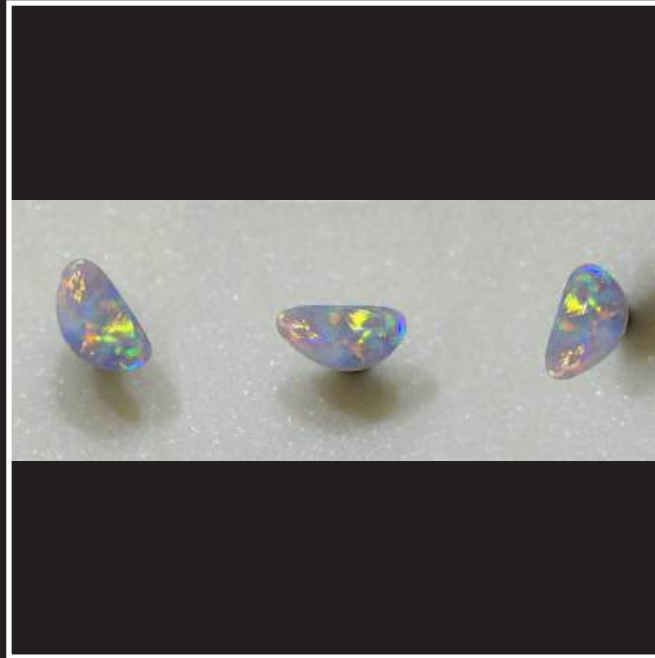

STONE NR.	5-101 | PINN
CARAT	6.5
COMMING FROM	australia mintabie
TYPE	supergem
COLOR	multicolor
SIZE - DIMENSION	20,2 x 11,3 x 4,7 mm
SHAPE	freeform
PATTERN	flash
DOME	flat
QUALITY	very good