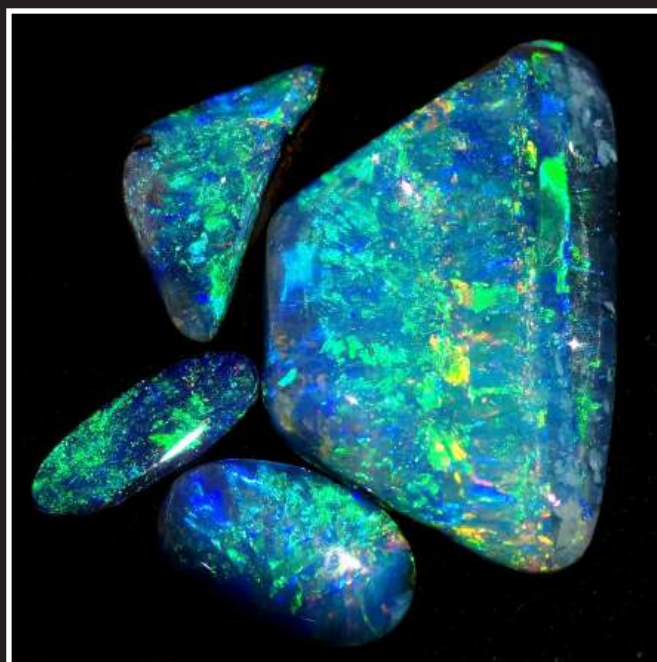

STONE NR.	5-4 | OGINN
CARAT	22.0 (4 pieces)
COMMING FROM	australia opaltown
TYPE	boulder black
COLOR	green-blue
SIZE - DIMENSION	22x15 mm + 11x7 mm + 13x6 mm + 12x4 mm
SHAPE	freeform
PATTERN	rare
DOME	free
QUALITY	very fine