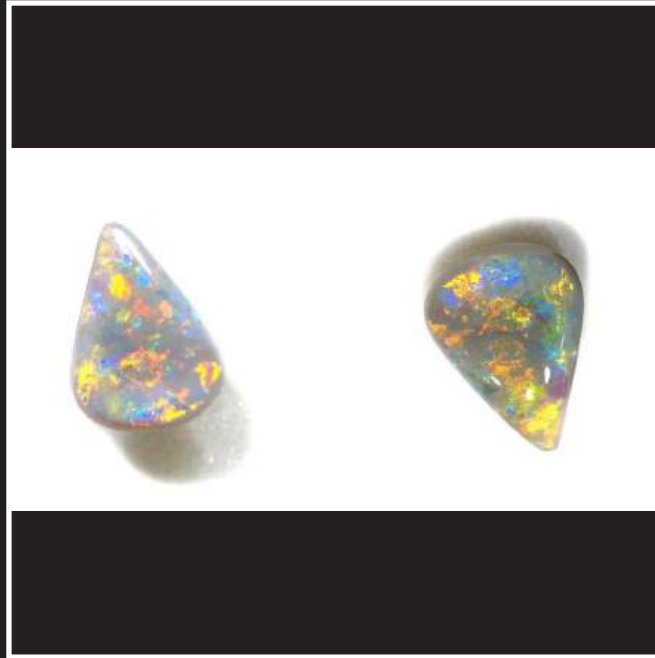

STONE NR.	5-110 | OAINN
CARAT	11.5
COMMING FROM	australia
TYPE	supergem
COLOR	multicolor
SIZE - DIMENSION	24,5 x 16,8 x 5,2 mm
SHAPE	drop
PATTERN	multi flashes
DOME	medium
QUALITY	fine