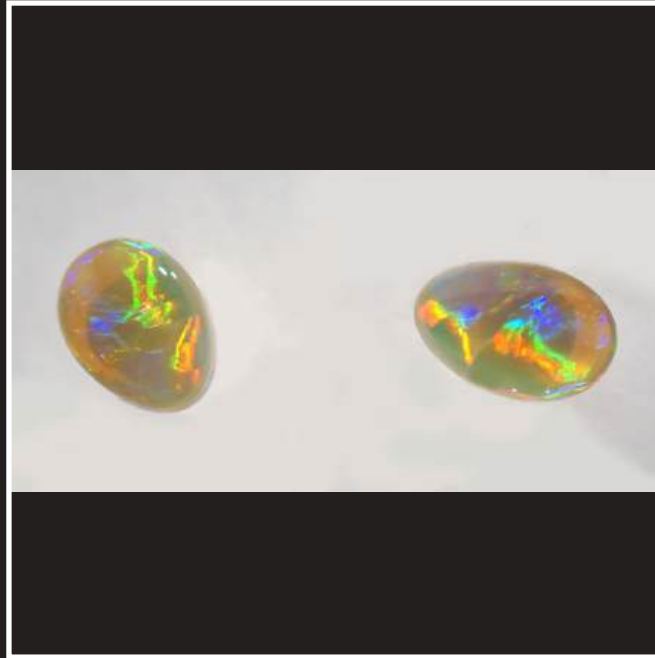

STONE NR.	5-69 | LINN
CARAT	4.4
COMMING FROM	australia mintabie
TYPE	semi crystal
COLOR	multicolor
SIZE - DIMENSION	16,0 x 12,2 x 3,7 mm
SHAPE	oval drop
PATTERN	super rolling flash
DOME	medium
QUALITY	very fine