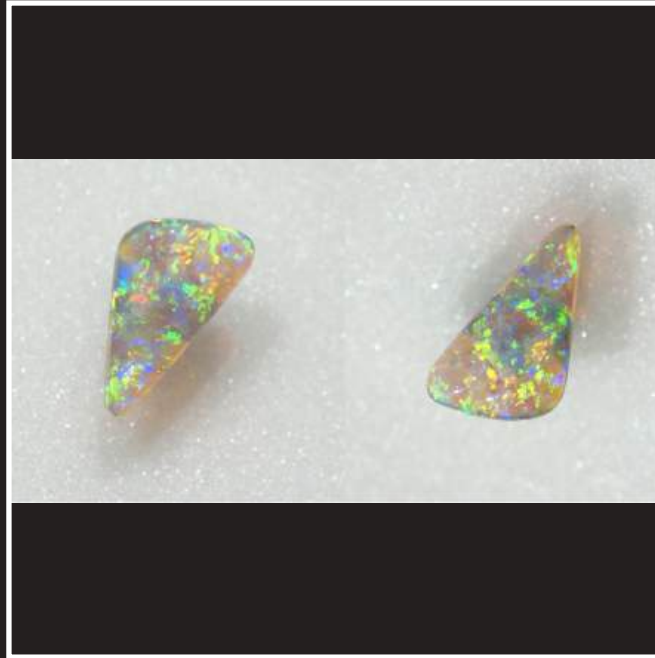

STONE NR.	5-27 | OEIPN
CARAT	8.85
COMMING FROM	australia mintabie
TYPE	crystal
COLOR	multicolor
SIZE - DIMENSION	26,2 x 14,7 x 4,4 mm
SHAPE	free drop
PATTERN	rare flash flash rolling
DOME	medium
QUALITY	super fine