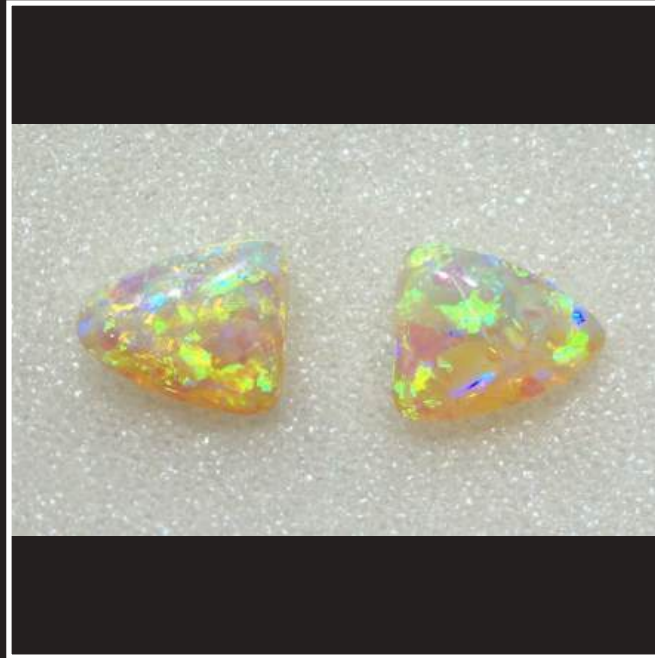

STONE NR.	5-99 | ENNN
CARAT	8.1 (2 pieces)
COMMING FROM	australia mintabie
TYPE	super crystal
COLOR	green-yellow-blue
SIZE - DIMENSION	2 x 13,0 x 12,0 x 4,5 mm
SHAPE	2 x three angle free
PATTERN	rolling flashes
DOME	high
QUALITY	very very fine