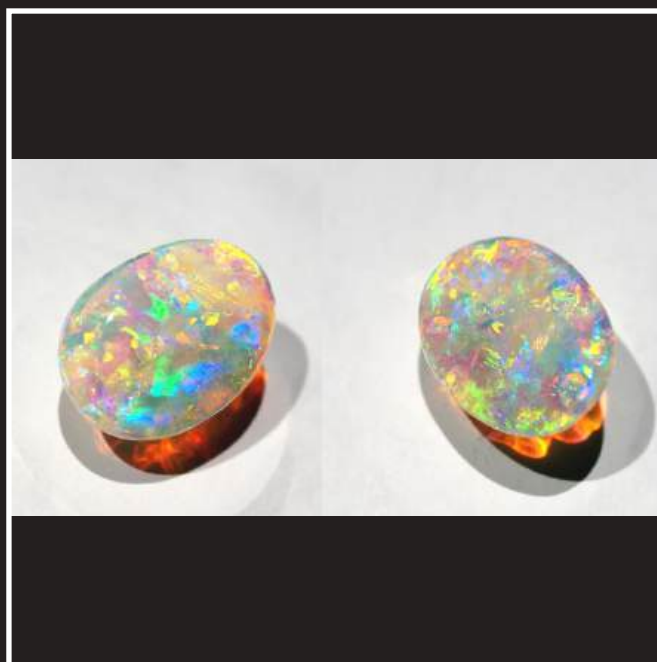

STONE NR.	5-29 | AEINN
CARAT	14.0
COMMING FROM	australia mintabie
TYPE	supergem crystal
COLOR	multicolor
SIZE - DIMENSION	25,0 x 19,0 x 5,0 mm
SHAPE	oval
PATTERN	flag flash rolling flash
DOME	medium
QUALITY	extra fine