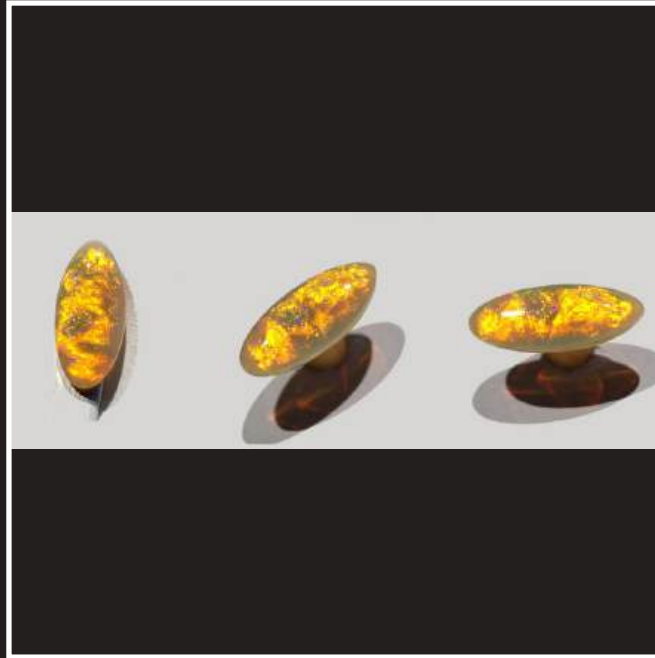

STONE NR.	5-80 | SPNN
CARAT	7.35
COMMING FROM	australia mintabie
TYPE	semi crystal
COLOR	gold-green-blue
SIZE - DIMENSION	24,2 x 10,4 x 4,8 mm
SHAPE	oval navete
PATTERN	flag rolling flash
DOME	medium
QUALITY	fine