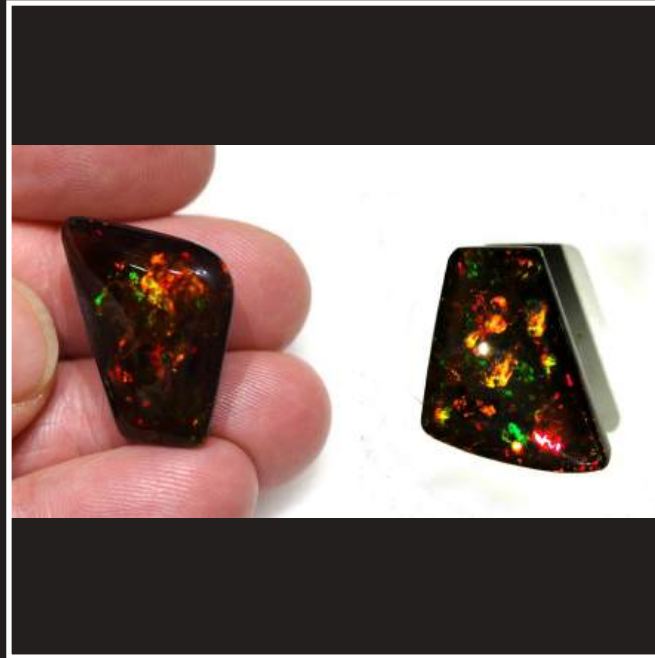

STONE NR.	5-21 | EGNNN
CARAT	29.0
COMMING FROM	nevada | 1970
TYPE	blackopal crystal
COLOR	multicolor
SIZE - DIMENSION	30,0 x 22,5 x 10,2 mm
SHAPE	freeform
PATTERN	flash flash flash
DOME	high
QUALITY	the rarest you can find