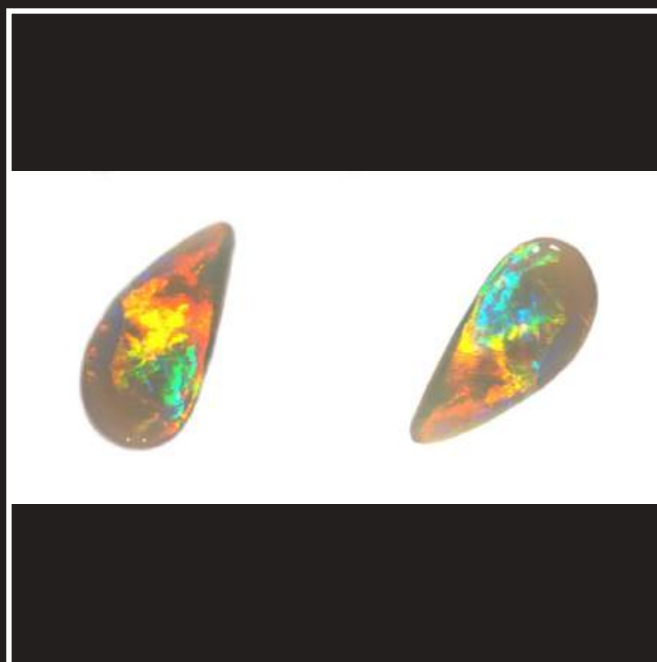

STONE NR.	5-70 | PDNN
CARAT	3.6
COMMING FROM	australia lightning ridge
TYPE	supergamble
COLOR	multicolor
SIZE - DIMENSION	17,3 x 7,8 x 4,1 mm
SHAPE	drop
PATTERN	rolling flashes
DOME	medium
QUALITY	super fine