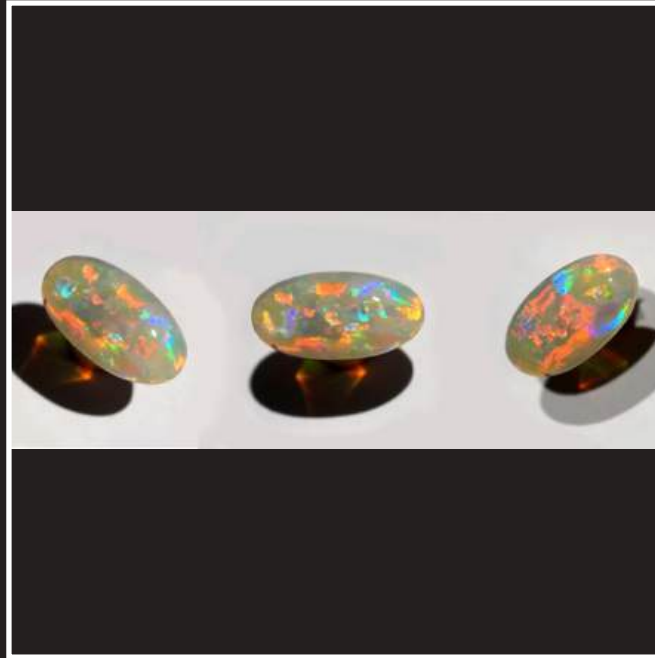

STONE NR.	5-93 | AONNN
CARAT	20.1
COMMING FROM	australia mintabie
TYPE	semi crystal
COLOR	flag red rolling multicolor
SIZE - DIMENSION	25,4 x 14,3 x 7,5 mm
SHAPE	free oval
PATTERN	broad flash rolling flash
DOME	high
QUALITY	fine