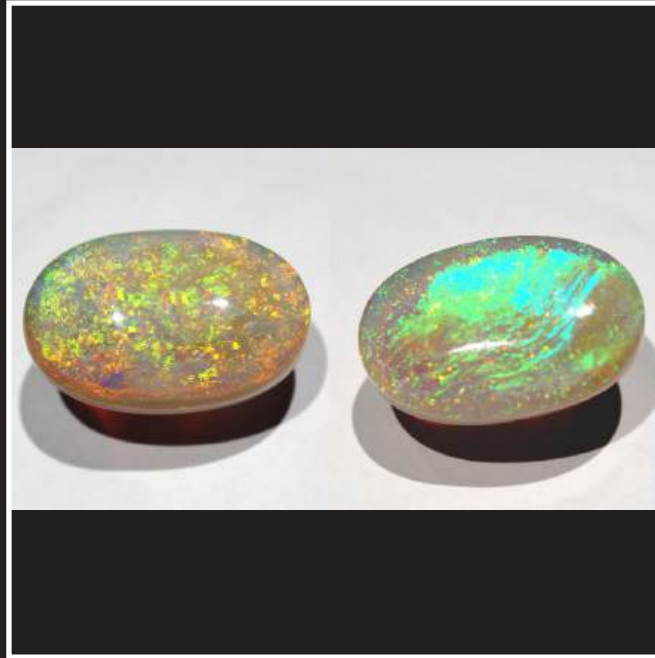

STONE NR.	5-18 | EENNN
CARAT	73.5
COMMING FROM	australia mintabie
TYPE	supergamble doubleface
COLOR	multicolor
SIZE - DIMENSION	36,6 x 23,7 x 12,9 mm
SHAPE	oval very thick
PATTERN	pinfire & rolling flag flash
DOME	high
QUALITY	very fine