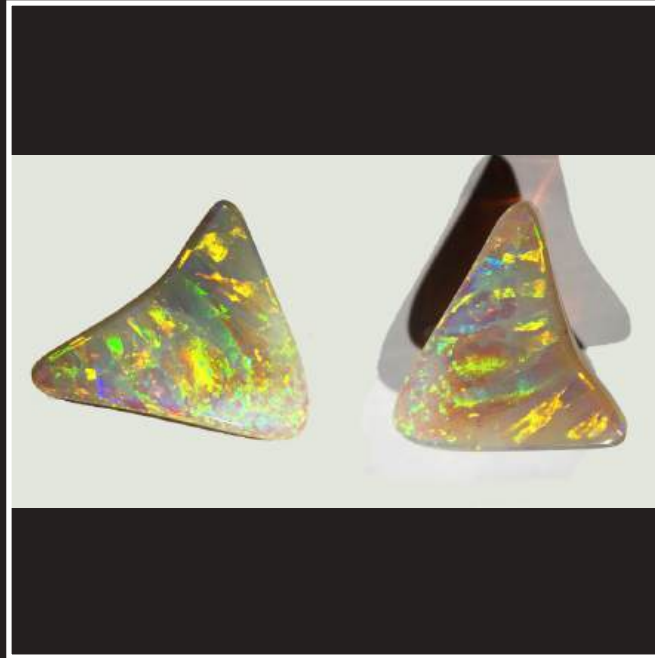

STONE NR.	5-26 | PONNN
CARAT	12.0
COMMING FROM	australia mintabie
TYPE	spectacular very rare
COLOR	green gold blue
SIZE - DIMENSION	24,0 x 21,0 x 5,0 mm
SHAPE	freeform
PATTERN	rolling flashes
DOME	flat
QUALITY	very very rare