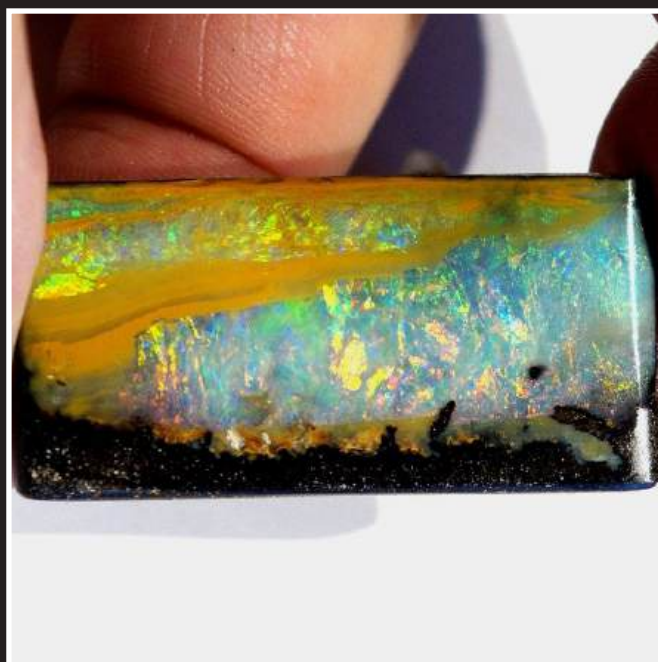

STONE NR.	5-94 | GPNN
CARAT	101.5
COMMING FROM	australia
TYPE	boulder
COLOR	multicolor
SIZE - DIMENSION	44,7 x 24,0 x 10,0 mm
SHAPE	square
PATTERN	rolling flashes
DOME	flat
QUALITY	very fine