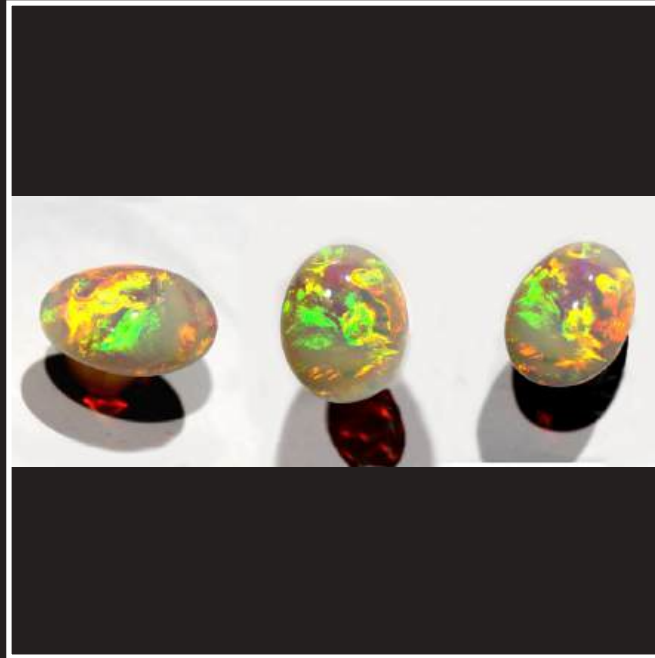

STONE NR.	5-72 | LAPN
CARAT	5.4
COMMING FROM	australia mintabie
TYPE	gamble
COLOR	multicolor
SIZE - DIMENSION	15,6 x 11,5 x 5,0 mm
SHAPE	oval
PATTERN	flag rolling flashes
DOME	medium
QUALITY	super fine