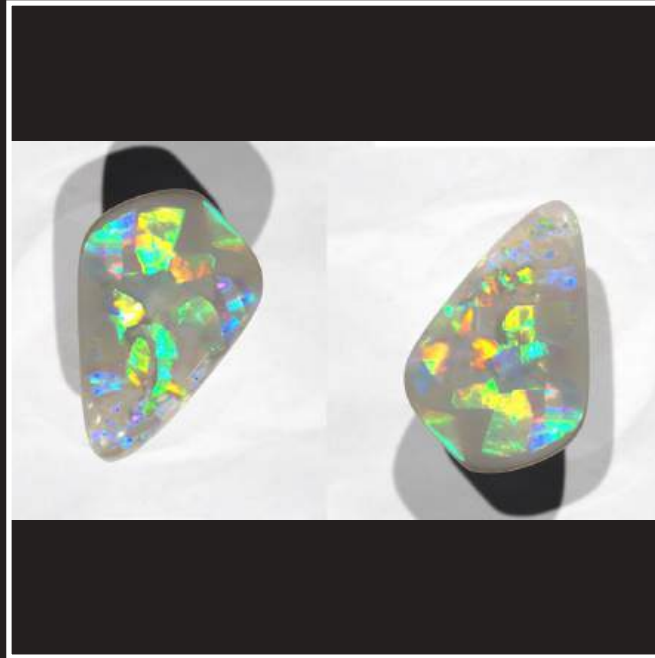

STONE NR.	5-24 | DSNNN
CARAT	32.0
COMMING FROM	australia lightning ridge
TYPE	harlequin
COLOR	multicolor
SIZE - DIMENSION	35,0 x 22,0 x 9,5 mm
SHAPE	drop
PATTERN	flashing harlequin
DOME	flat
QUALITY	very very rare