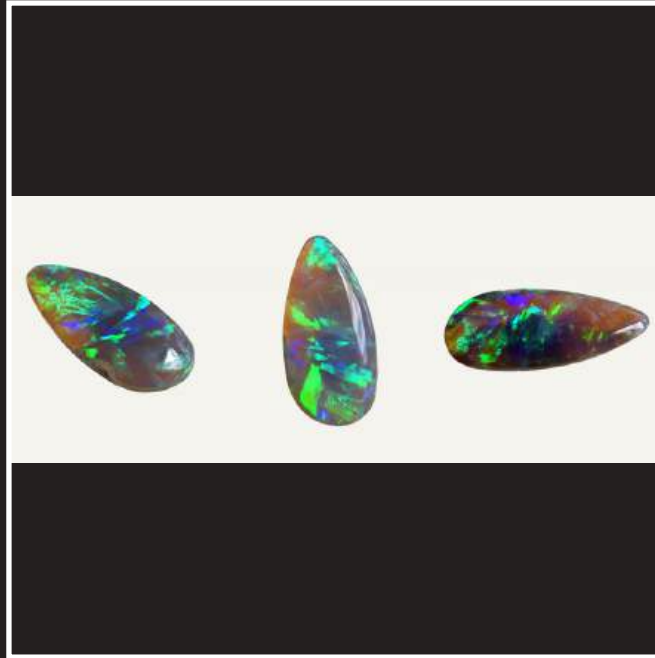

STONE NR.	5-96 | SSNN
CARAT	5.5
COMMING FROM	australia lightning ridge
TYPE	blackopal crystal
COLOR	green-blue
SIZE - DIMENSION	22,2 x 10,1 x 3,7 mm
SHAPE	drop
PATTERN	flag rolling flashes
DOME	medium
QUALITY	fine