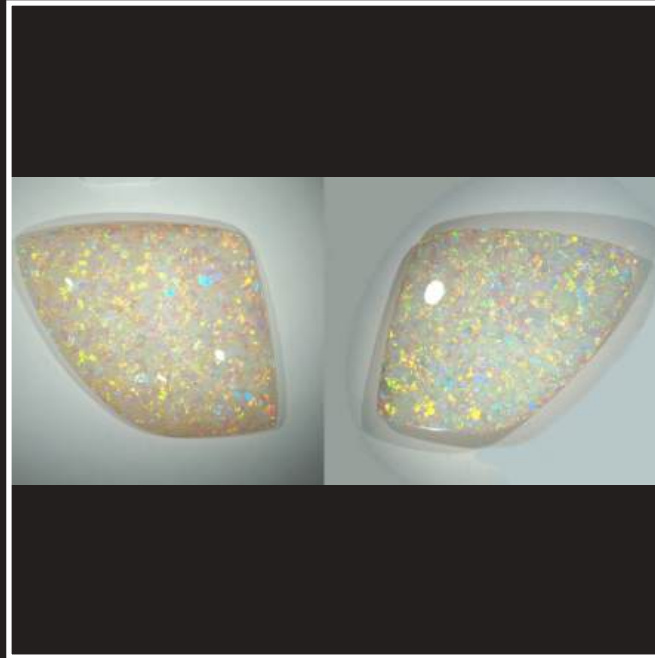

STONE NR.	5-41 | LDNNN
CARAT	50.0
COMMING FROM	australia coober pedy
TYPE	supergamble
COLOR	multicolor
SIZE - DIMENSION	48,3 x 33,3 x 6,8 mm
SHAPE	freeform
PATTERN	flashing pinfire
DOME	medium
QUALITY	fine very rare