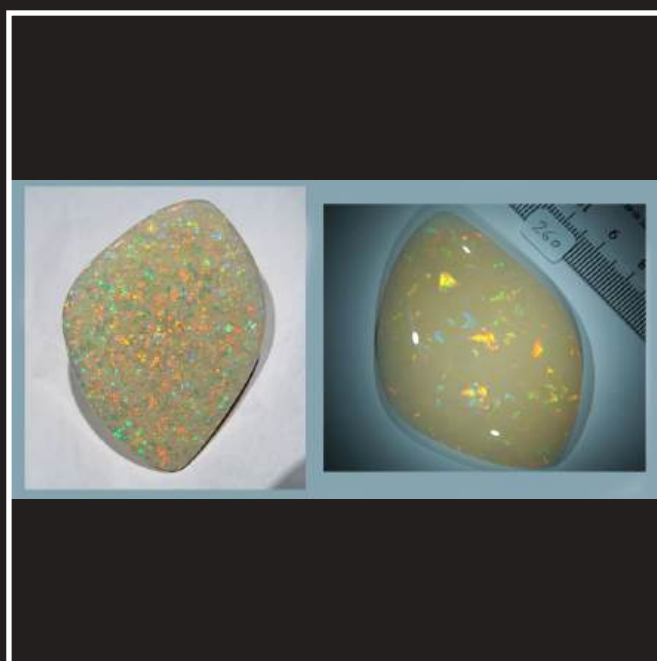

STONE NR.	5-44 | IPNNN
CARAT	137.0
COMMING FROM	australia coober pedy
TYPE	supergamble two faces
COLOR	multicolor
SIZE - DIMENSION	64,5 x 45,3 x 8,6 mm
SHAPE	freeform
PATTERN	flash pinfire
DOMES	medium
QUALITY	very very fine