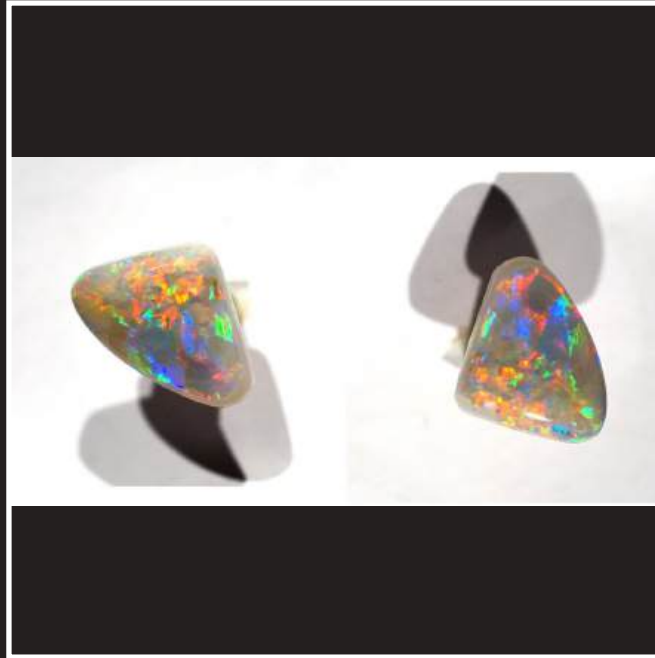

STONE NR.	5-102 | OPNNN
CARAT	9.5
COMMING FROM	australia mintabie
TYPE	supergem
COLOR	multicolor
SIZE - DIMENSION	16,5 x 14,2 x 6,3 mm
SHAPE	freeform
PATTERN	flash & rolling flashes
DOME	medium
QUALITY	very fine