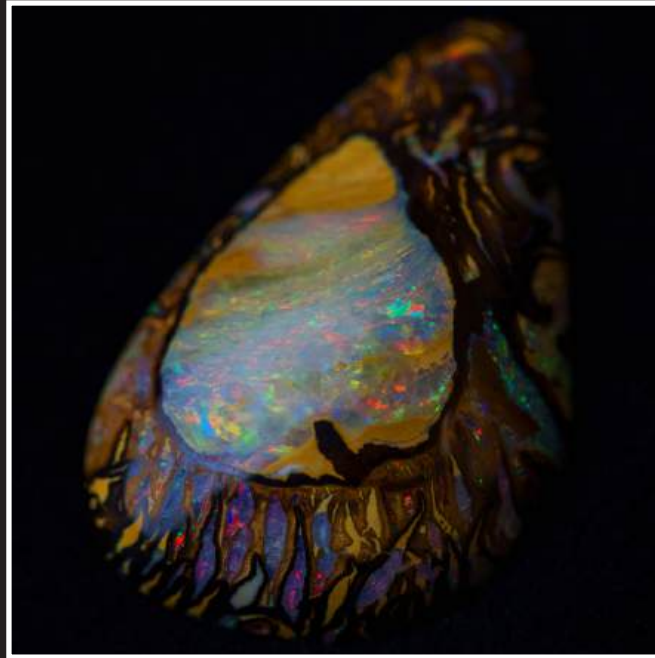

STONE NR.	5-54 | OINNN
CARAT	30.0
COMMING FROM	australia yowah
TYPE	nut rare piece
COLOR	multicolor
SIZE - DIMENSION	28,5 x 18,0 x 9,7 mm
SHAPE	drop
PATTERN	nut & matrix
DOME	high
QUALITY	very rare