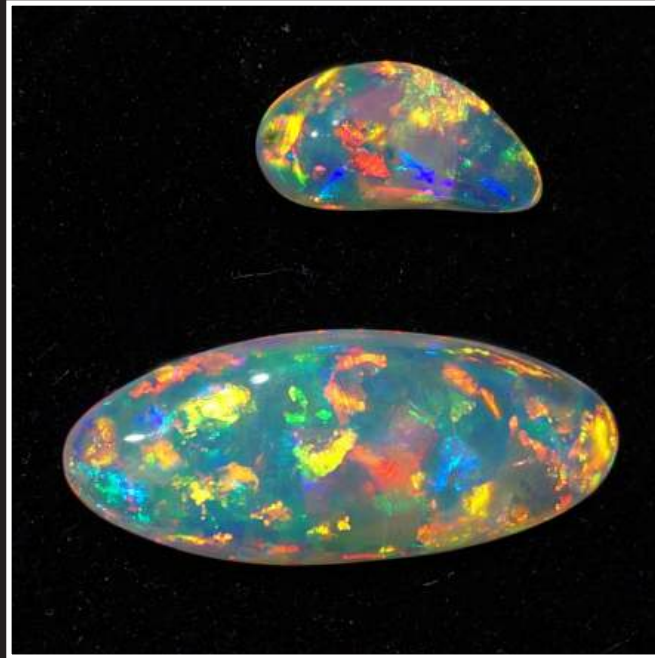

STONE NR.	5-14 | GNNN
CARAT	4.5 (2 pieces)
COMMING FROM	australia mintabie
TYPE	finest crystal
COLOR	multicolor
SIZE - DIMENSION	20,0 x 8,6 x 3,9 mm + 10,5 x 5,9 x 3,3 mm
SHAPE	oval & freeform
PATTERN	very rare rolling flashes
DOME	medium
QUALITY	extra super fine