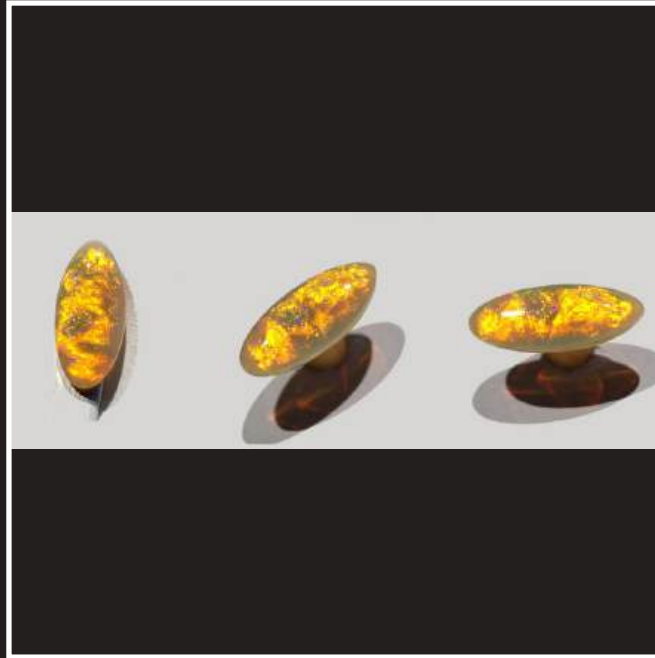

STONE NR.	5-80 | SPNN
CARAT	7.35
COMMING FROM	australia mintabie
TYPE	semi crystal
COLOR	gold-green-blue
SIZE - DIMENSION	24,2 x 10,4 x 4,8 mm
SHAPE	oval navete
PATTERN	flag rolling flash
DOMES	medium
QUALITY	fine