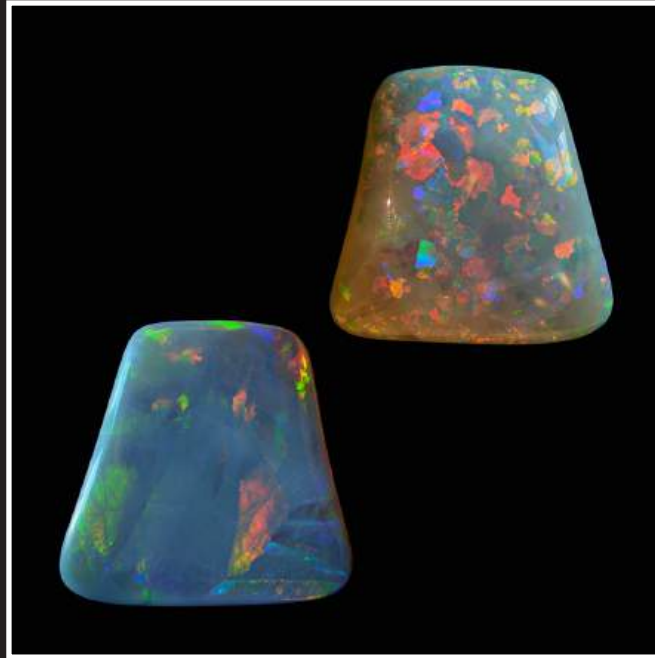

STONE NR.	5-35 | SPNNN
CARAT	72.0
COMMING FROM	australia lightning ridge
TYPE	supergamble two faces
COLOR	multicolor
SIZE - DIMENSION	37,0 x 37,0 x 8,0 mm
SHAPE	freeform
PATTERN	flag rolling flashes & flash fires
DOMES	medium
QUALITY	the rarest you can find