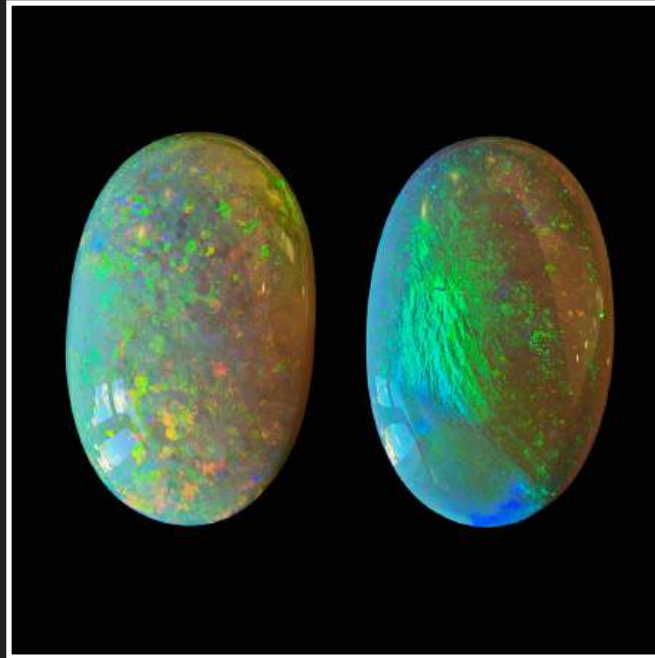

STONE NR.	5-18 | EENNN
CARAT	73.5
COMMING FROM	australia mintabie
TYPE	supergamble doubleface
COLOR	multicolor
SIZE - DIMENSION	36,6 x 23,7 x 12,9 mm
SHAPE	oval very thick
PATTERN	pinfire & rolling flag flash
DOME	high
QUALITY	very fine