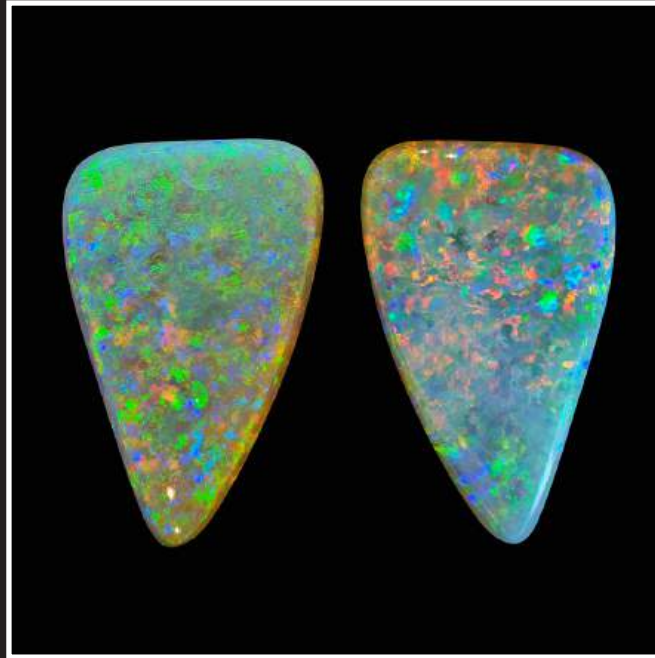

STONE NR.	5-19 | ESNNN
CARAT	28.0
COMMING FROM	australia mintabie
TYPE	supergamble doubleface
COLOR	multicolor
SIZE - DIMENSION	37,6 x 23,7 x 4,9 mm
SHAPE	freeform
PATTERN	flash flash
DOME	flat
QUALITY	very very fine