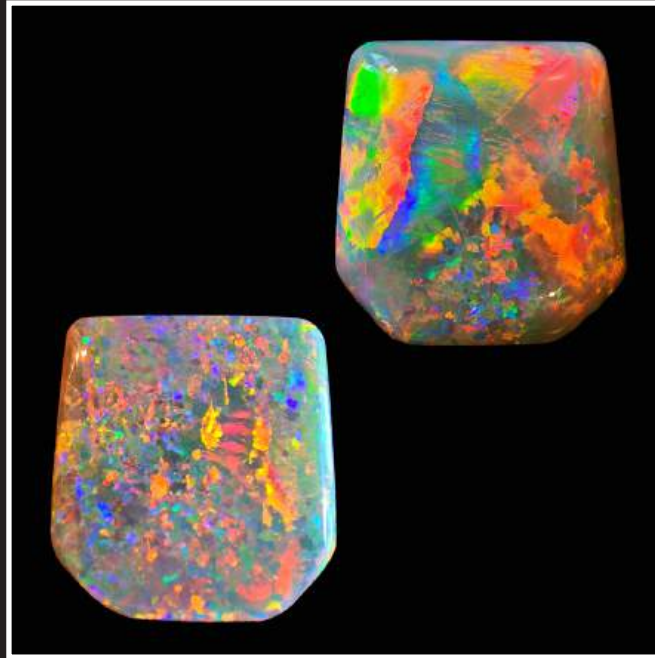

STONE NR.	5-20 | OPINNN
CARAT	32.0
COMMING FROM	australia lightning ridge
TYPE	supergamble
COLOR	multicolor
SIZE - DIMENSION	27,4 x 26.2 x 6,0 mm
SHAPE	freeform
PATTERN	flag rolling flash
DOME	high
QUALITY	the finest you can find