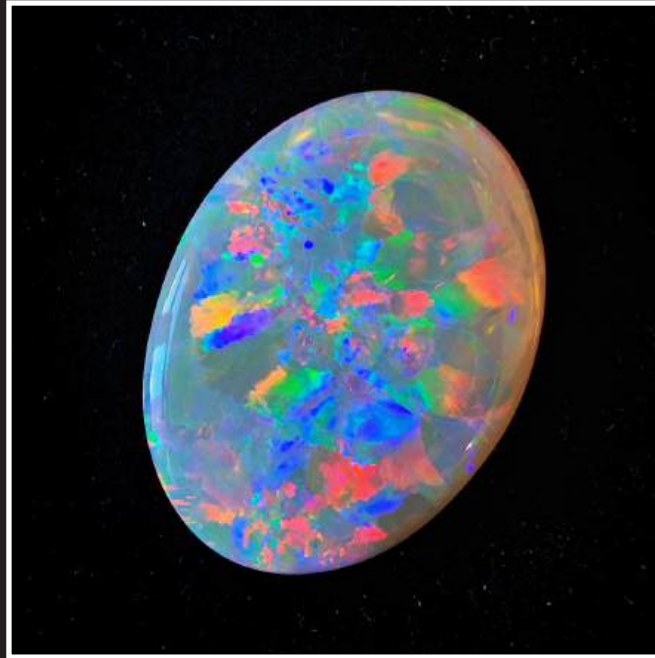

STONE NR.	5-22 | EINNN
CARAT	29.0
COMMING FROM	australia lightning ridge
TYPE	supergamble exploring flash
COLOR	multicolor
SIZE - DIMENSION	33,0 x 24,5 x 5,0 mm
SHAPE	oval
PATTERN	exploring rolling flashes
DOME	medium
QUALITY	very very fine