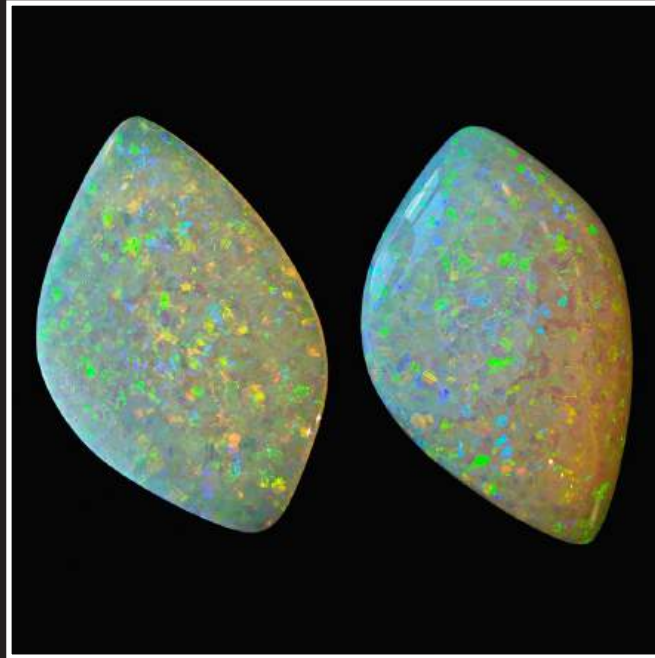

STONE NR.	5-41 | LDNNN
CARAT	50.0
COMMING FROM	australia coober pedy
TYPE	supergamble
COLOR	multicolor
SIZE - DIMENSION	48,3 x 33,3 x 6,8 mm
SHAPE	freeform
PATTERN	flashing pinfire
DOME	medium
QUALITY	fine very rare